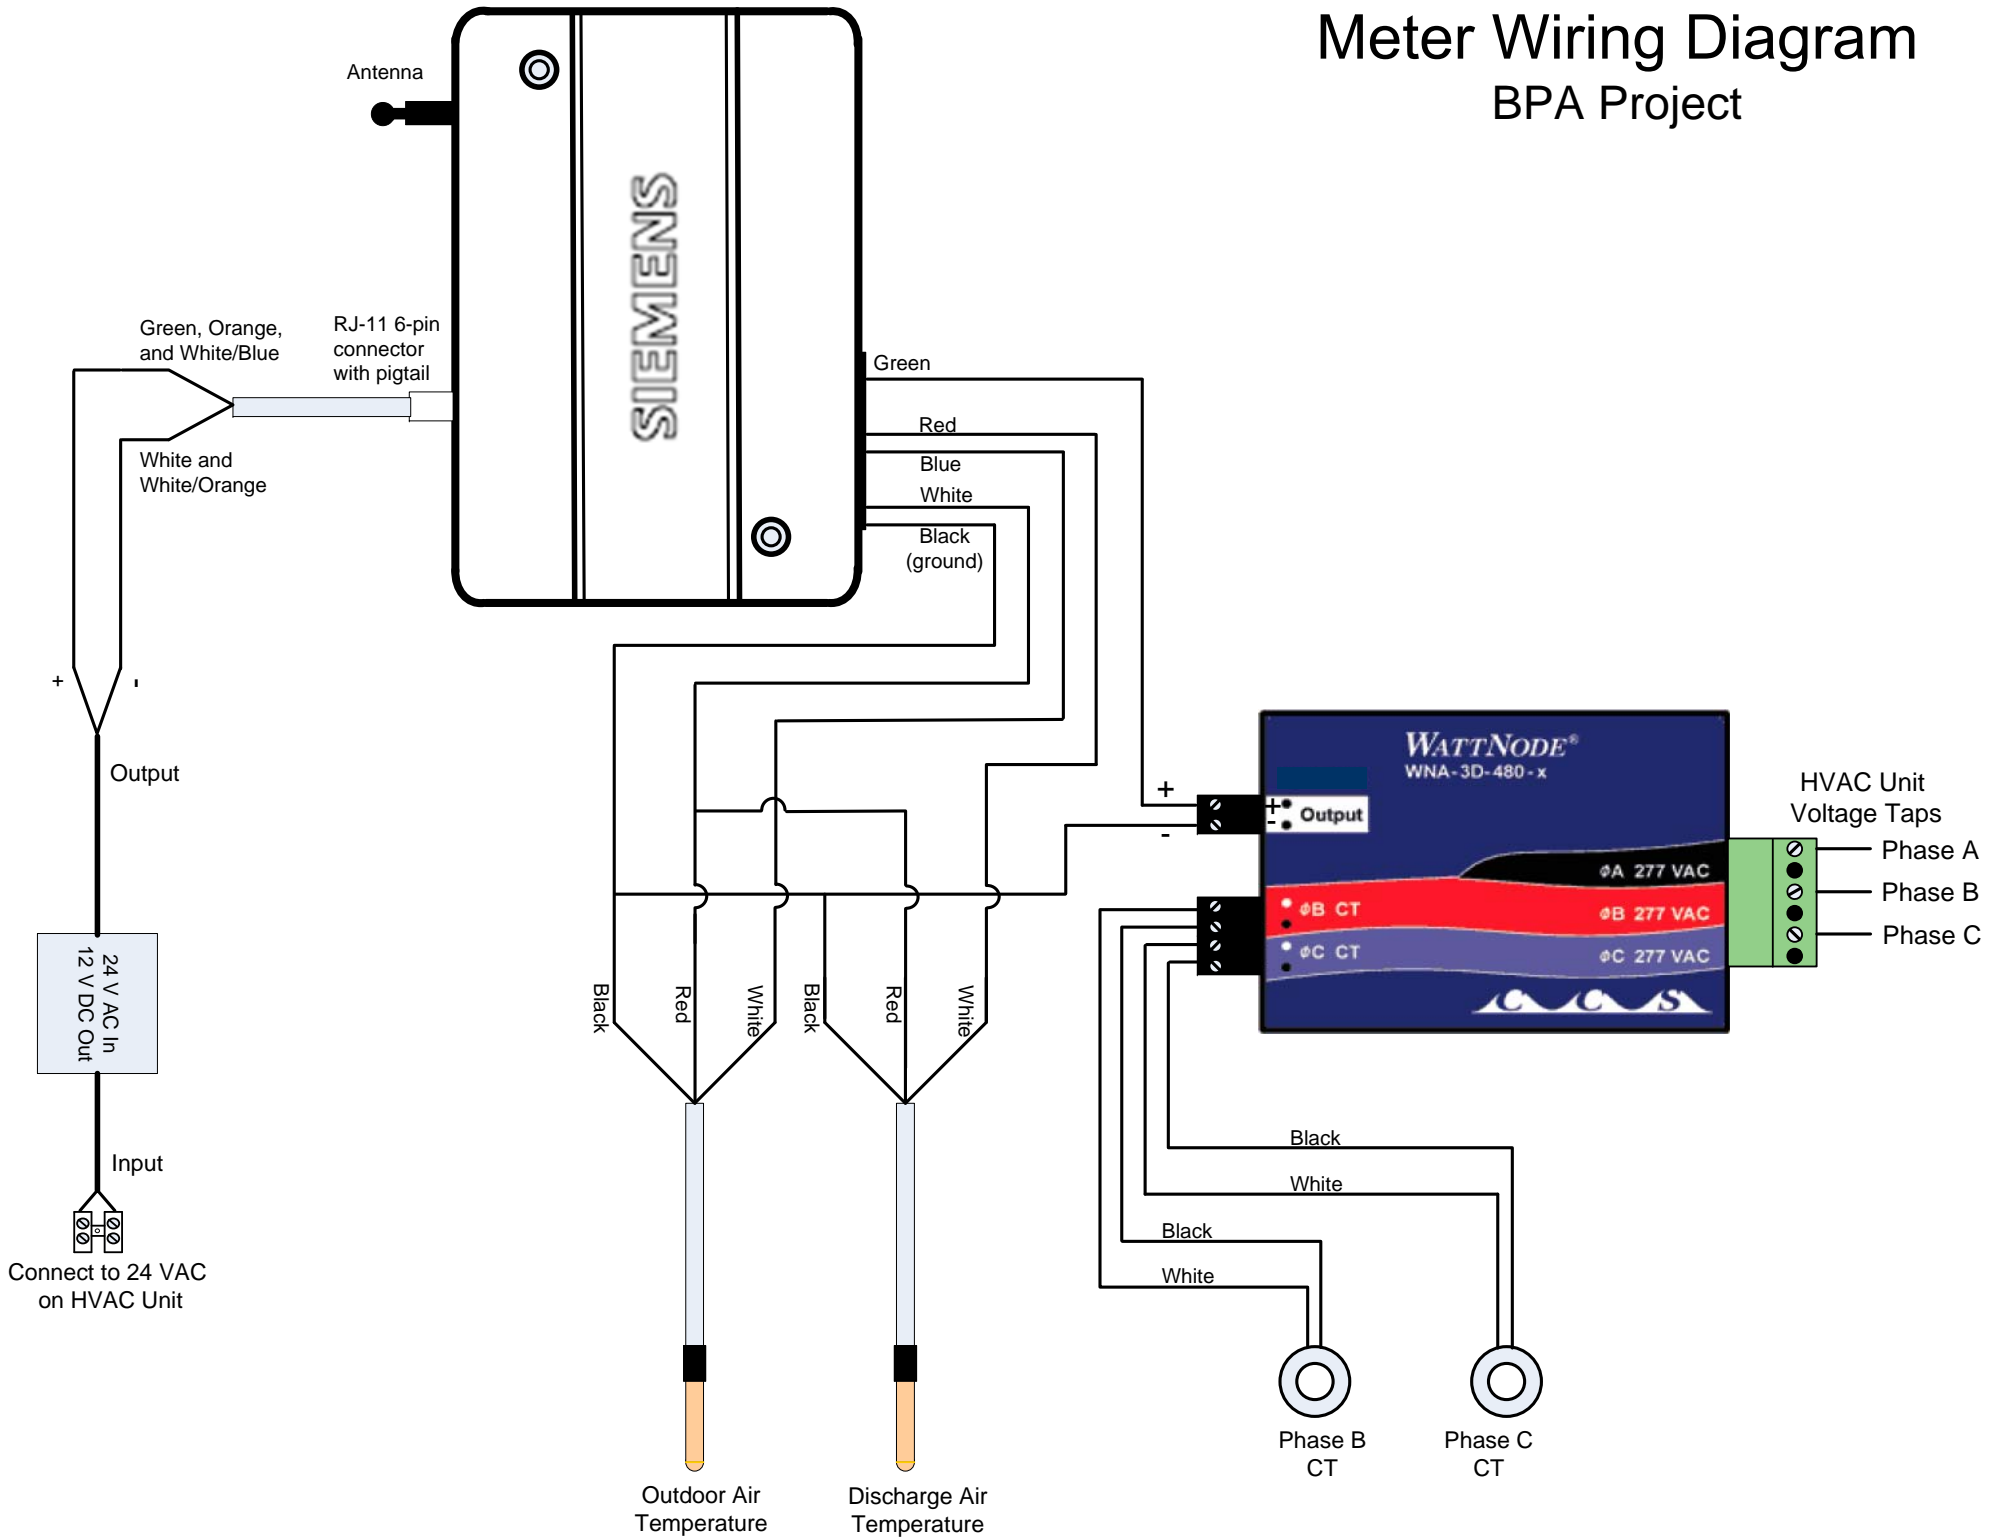

Meter Wiring Diagram

BPA Project