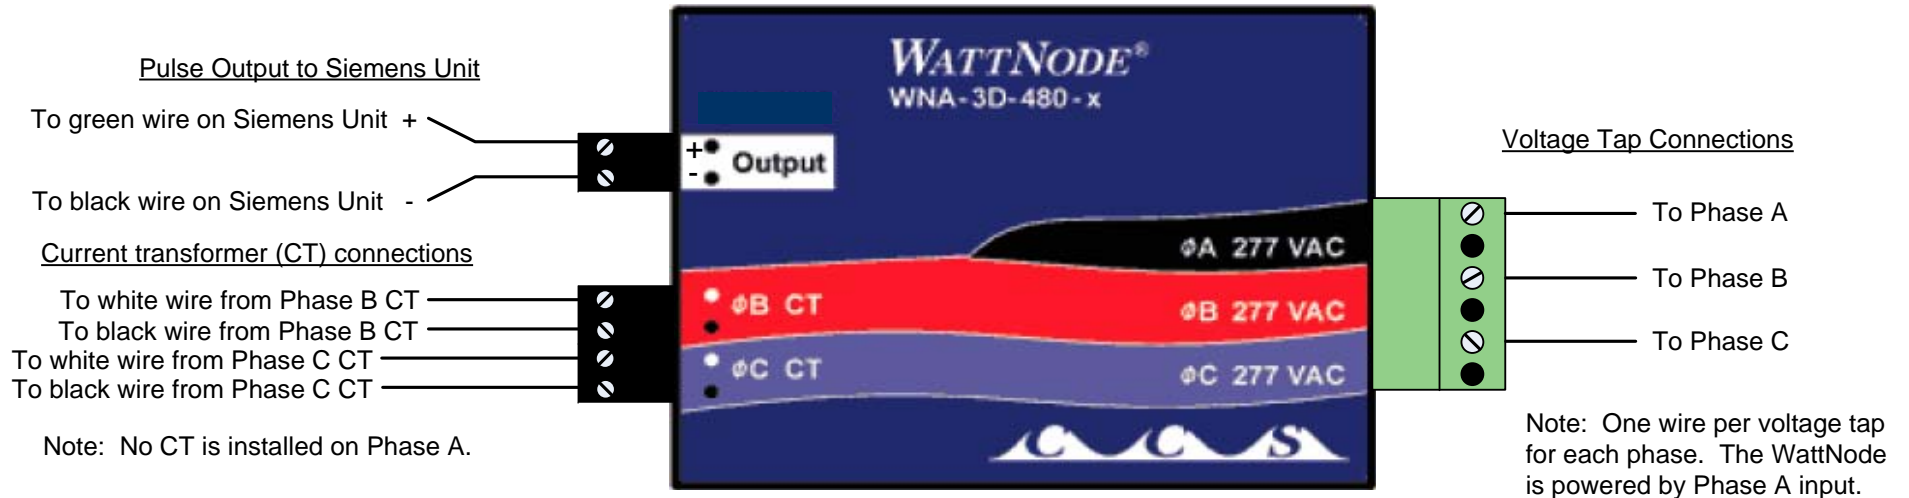

# WattNode Connections

Note: The arrow on each CT must point toward the LINE source (not the LOAD)