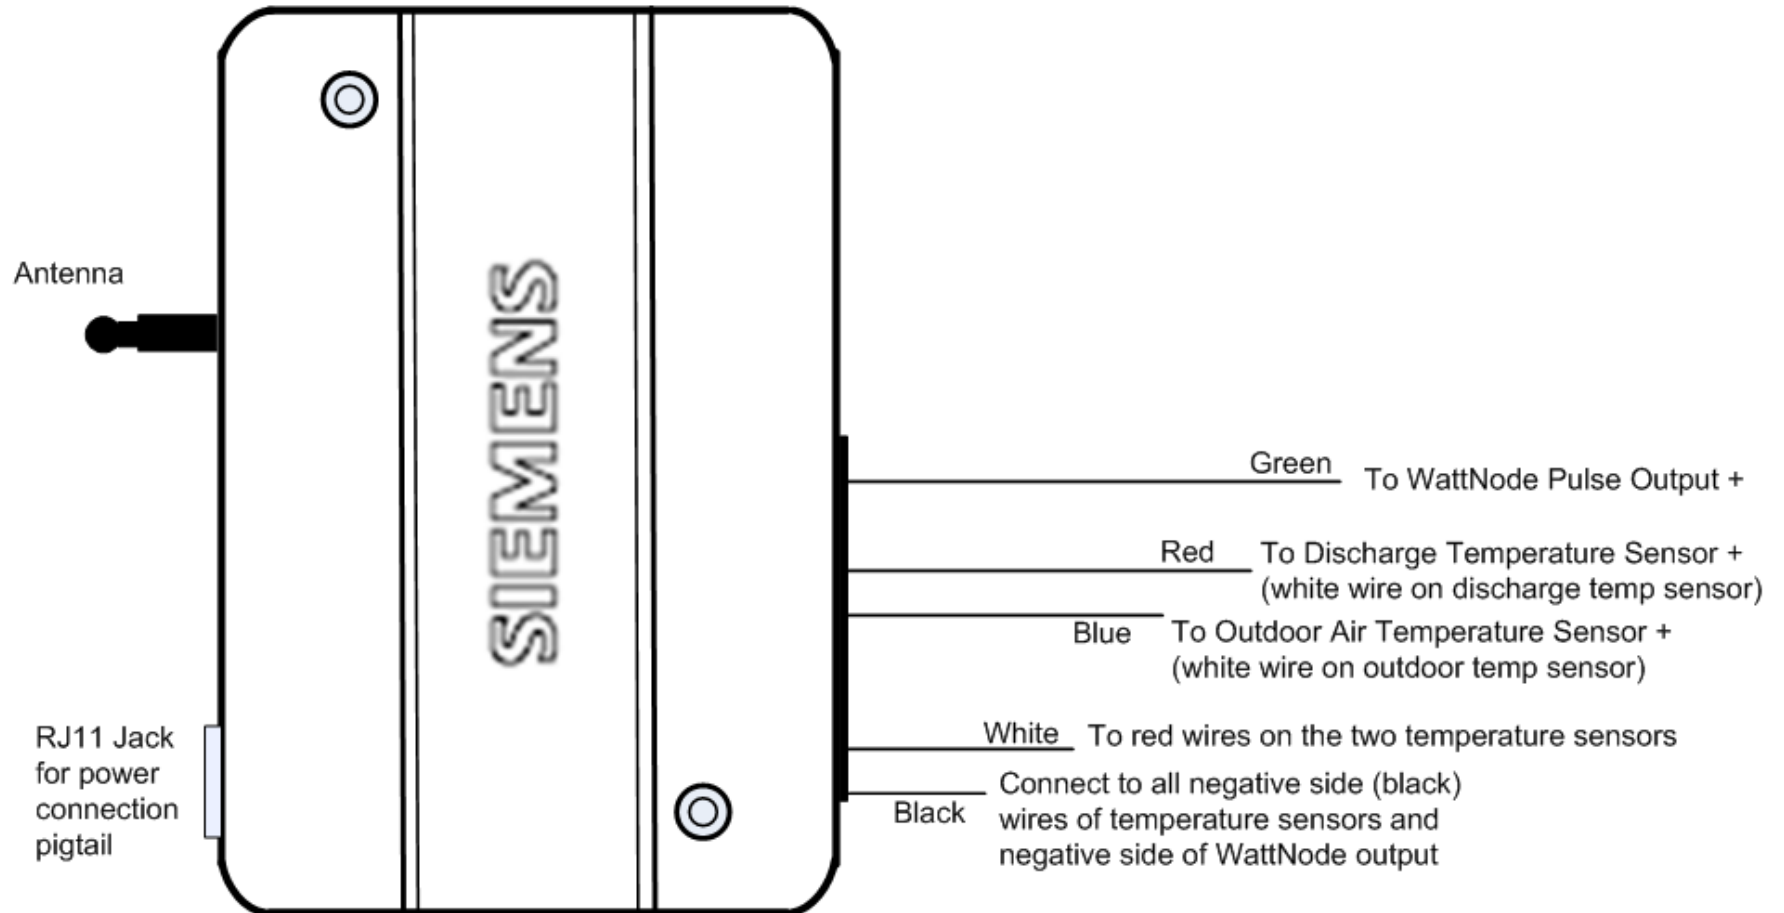

# Meter Wiring Diagram

# WattNode Connections

Note: The arrow on each CT must point toward the LINE source (not the LOAD)