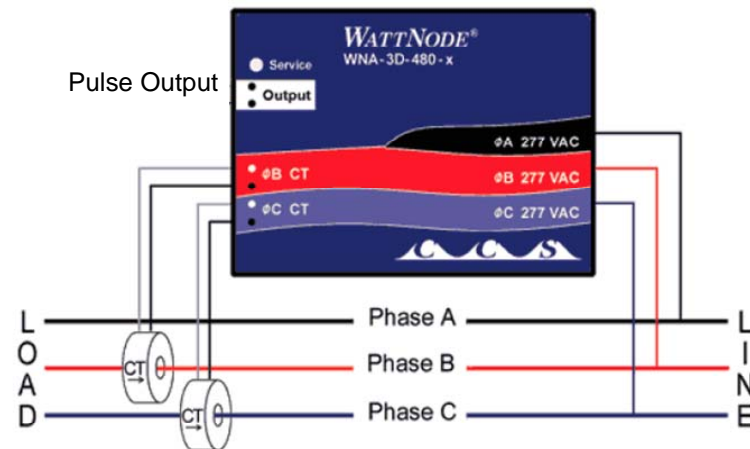

# Meter Wiring Diagram

# WattNode Connections

Note: The arrow on each CT must point toward the LINE source (not the LOAD)